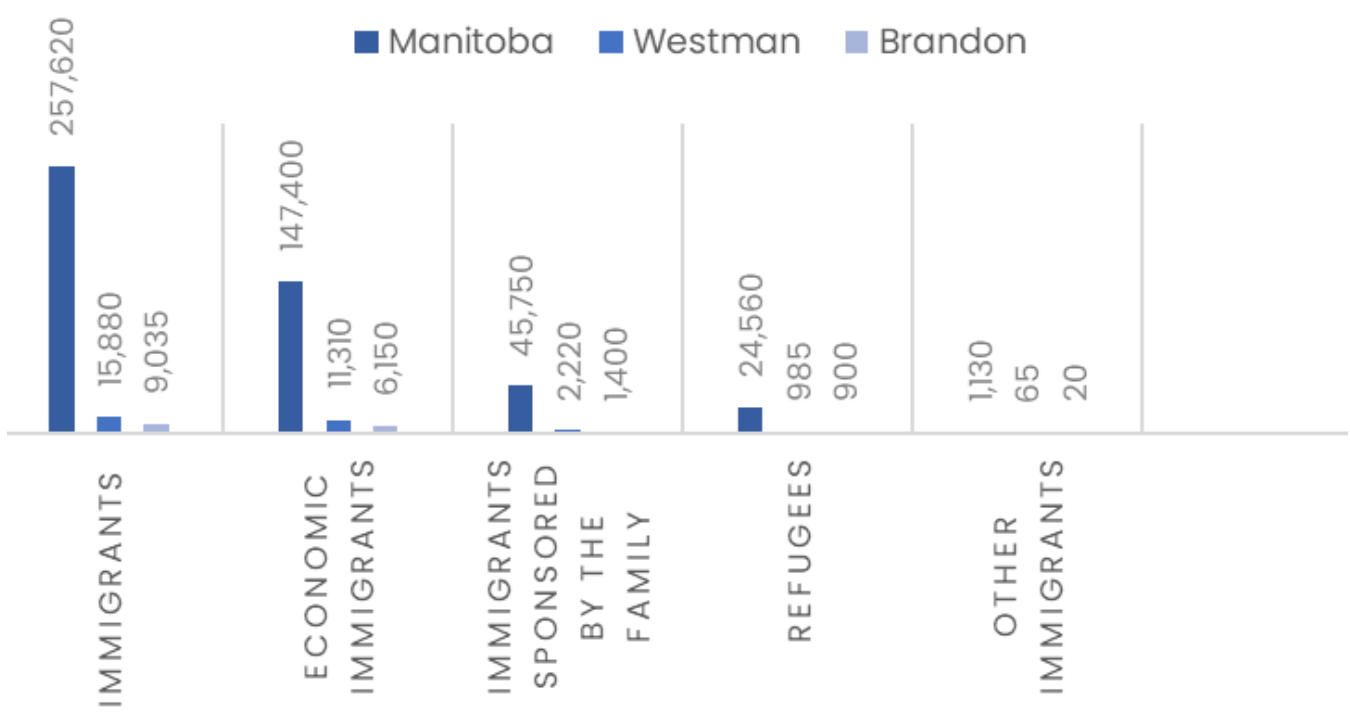

# MANITOBA IMMIGRATION FACT SHEET IT'S ALL ABOUT RURAL MANITOBA IMMIGRATION

Author: Shirlyn Kunaratnam

This Rural Manitoba Immigration Factsheet is a comprehensive resource offering insights into the immigrant landscape in Manitoba. The information provides data on the immigrant population, their countries of origin, and their significant contributions to the workforce in Manitoba, with a specific focus on the Westman Region and Brandon.

- Total Canadian population is 40,097,761 as of 2023 (Statistics Canada 2023)
- Population 65 years of age or older: 19%
- Canada's total population of immigrants in 2021 was 8,361,505, representing 23% of the Canadian population (Statistics Canada, 2021)

**Table 1:** Total Population of Canada

<b>Total population as of 2021</b>	<b>36,991,980</b>
Male	18,226,240
Female	18,765,740

**Table 2:** Manitoba's Population at a Glance

	Manitoba	Westman	Brandon
<b>Total</b>	1,342,150	140,965	51,315
<b>Male</b>	666,490	70,365	25,150
<b>Female</b>	675,660	70,615	26,120

**Figure 1:** Manitoba's Immigrant Population at a Glance

**Figure 2:** Immigrant Population in Manitoba by Category

**Figure 3: Total Population in Westman**

- Division 7 includes Brandon and suburbs
- 78% of the immigrants in the Westman region are economic immigrants