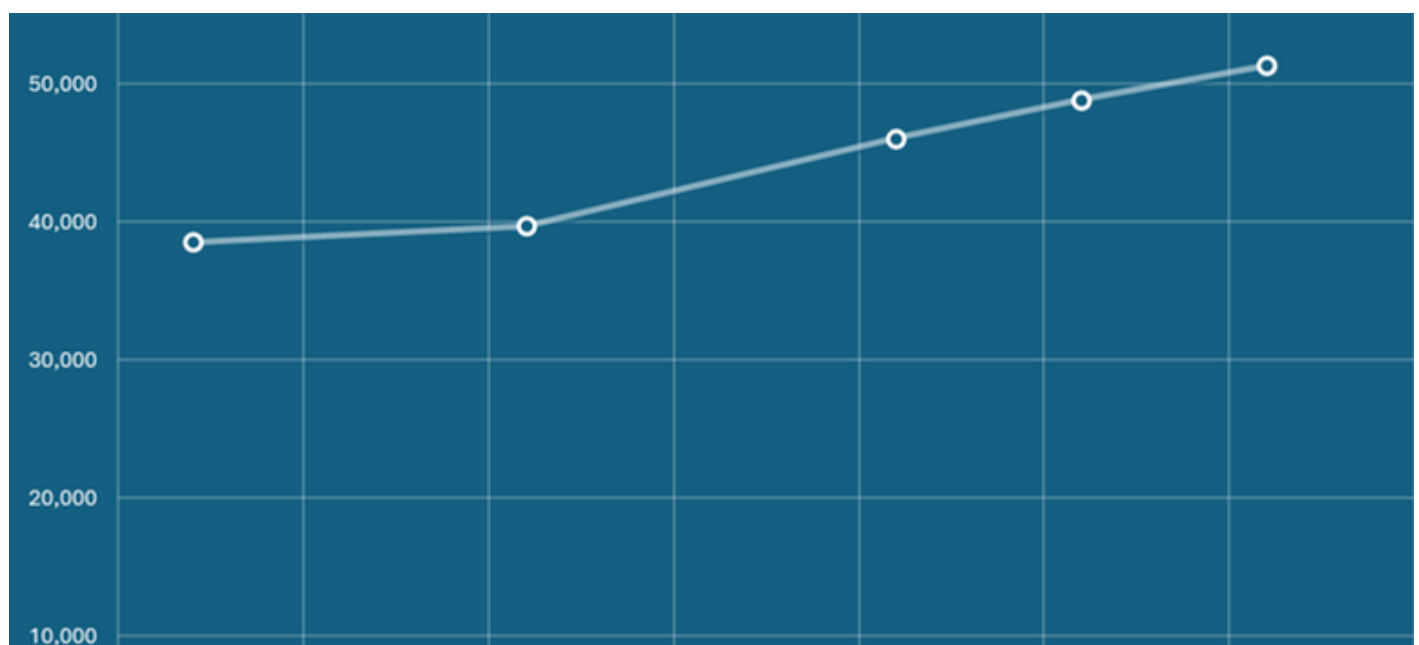

Figure 6: Brandon's Population Change due to Influx of Immigrants

- About 25% increase in 29 years
- 18% of the total population are immigrants.
- 68% of the total immigrants economic immigrants