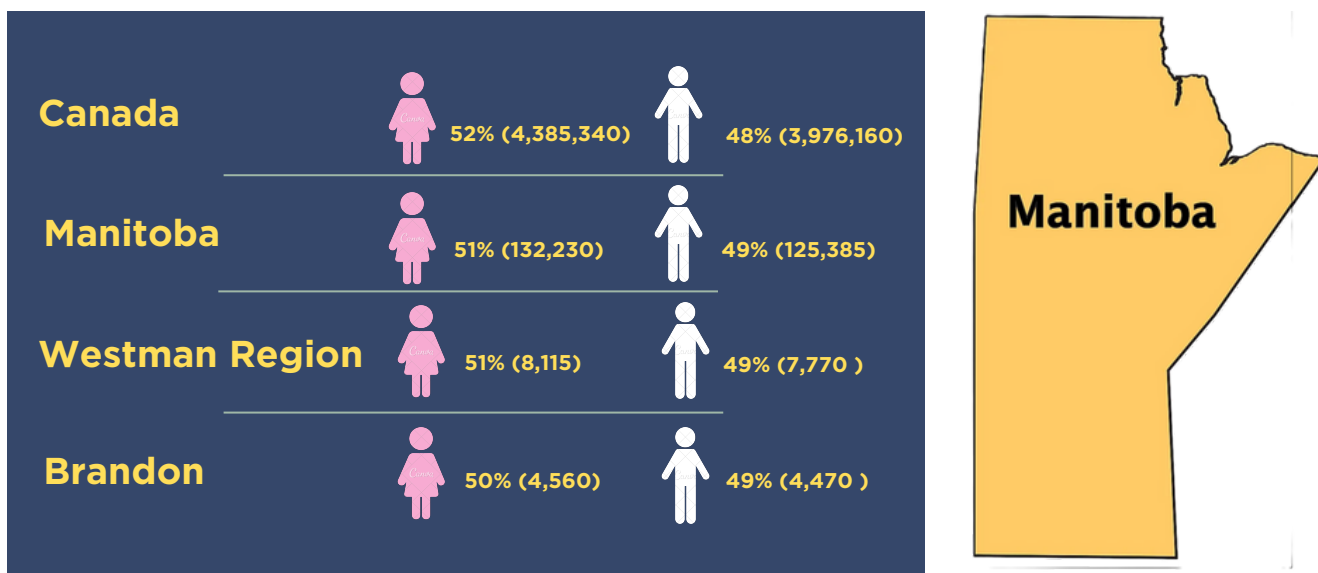

MANITOBA IMMIGRATION FACT SHEET IT'S ALL ABOUT RURAL MANITOBA IMMIGRATION

Author: Shirlyn Kunaratnam

This Rural Manitoba Immigration Factsheet is a comprehensive resource offering insights into the immigrant landscape in Manitoba. The information provides data on the immigrant population, their countries of origin, and their significant contributions to the workforce in Manitoba, with a specific focus on the Westman Region and Brandon.

- Total Canadian population is 40,097,761 as of 2023 (Statistics Canada 2023)
- Population 65 years of age or older: 19%
- Canada's total population of immigrants in 2021 was 8,361,505, representing 23% of the Canadian population (Statistics Canada, 2021)

Table 1: Total Population of Canada

Total population as of 2021	36,991,980
Male	18,226,240
Female	18,765,740

Table 2: Manitoba's Population at a Glance

	Manitoba	Westman	Brandon
Total	1,342,150	140,965	51,315
Male	666,490	70,365	25,150
Female	675,660	70,615	26,120

Figure 1: Manitoba's Immigrant Population at a Glance