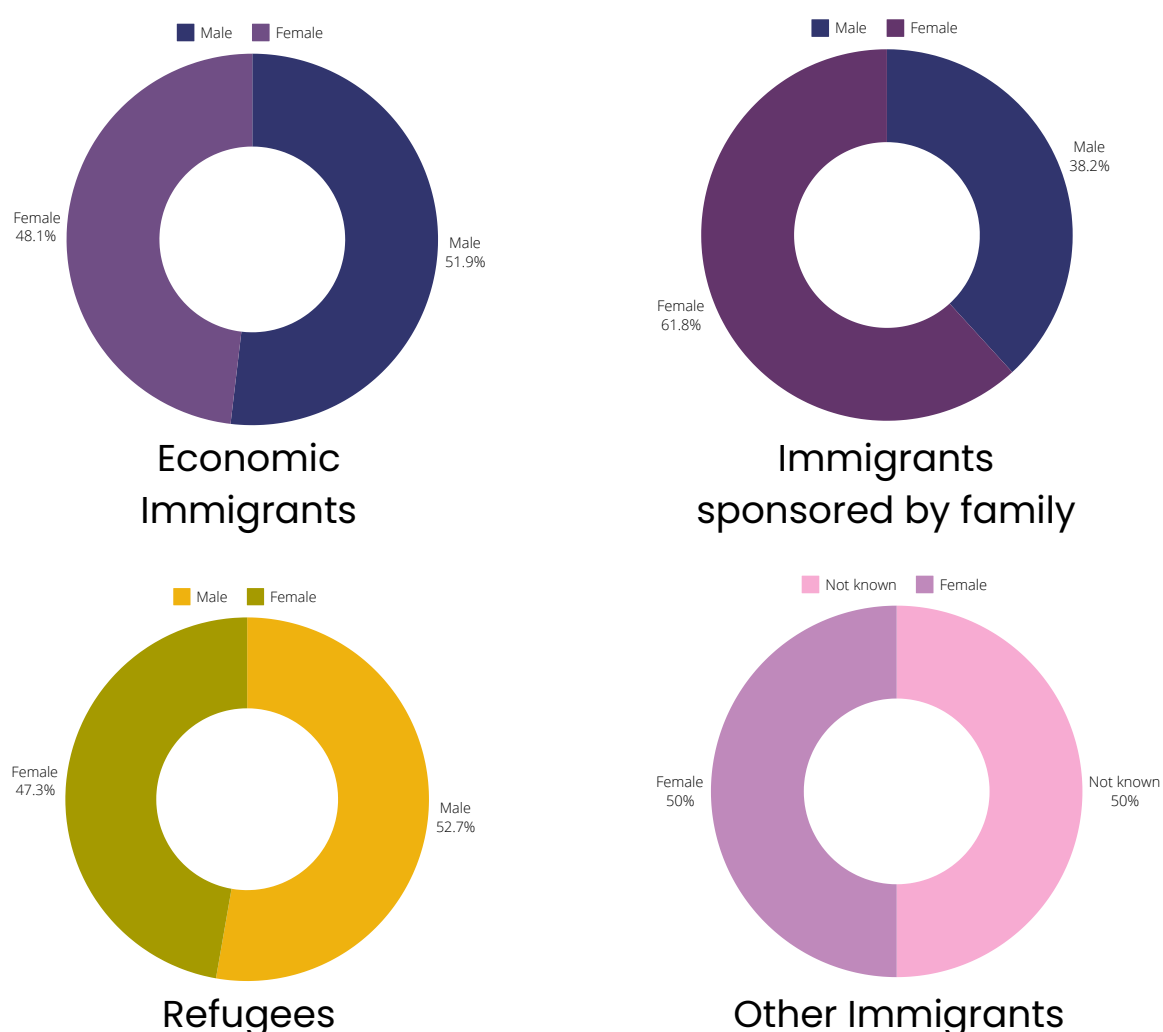

# MANITOBA IMMIGRATION FACT SHEET IT'S ALL ABOUT RURAL MANITOBA IMMIGRATION

Author: Shirlyn Kunaratnam

This Rural Manitoba Immigration Factsheet is a comprehensive resource offering insights into the immigrant landscape in Manitoba. The information provides data on the immigrant population, their countries of origin, and their significant contributions to the workforce in Manitoba, with a specific focus on the Westman Region and Brandon.

**Figure 1:** Manitoba's Immigrant Population at a Glance

**Figure 2:** Immigrant Population in Manitoba by Category

**Figure 3: Total Population in Westman**

- Division 7 includes Brandon and suburbs
- 78% of the immigrants in the Westman region are economic immigrants

**Figure 4: Total Immigrant Population in Westman**

**Figure 5: Brandon's population vs immigrants by Age**

- As of 2023 Brandon's population has increased to 54,265 (Statistics Canada, 2023)
- According to Statistics Canada, Brandon has 54% of the young workforce
- 16% of Brandon's population is over 65 years

**Table 4: Top Ten Countries of Origin of Immigrants in Manitoba (Source: Statistics Canada, 2021)**

Manitoba	Total	Westman Region	Total	Brandon	Total
Philippines	70,265	Philippines	3,665	India	1,535
India	32,155	United Kingdom	1,640	China	1,020
United Kingdom	10,995	India	1,620	El Salvador	970
China	10,250	China	1,090	Philippines	680
Germany	9,360	El Salvador	1,005	Nigeria	580
Nigeria	8,550	Germany	705	United Kingdom	485
United States of America	6,705	Nigeria	595	Ethiopia	405
Mexico	5,845	United States of America	560	Ukraine	340
Ukraine	5,370	Ukraine	425	Colombia	250
Vietnam	4,575	Ethiopia	405	Eritrea	245