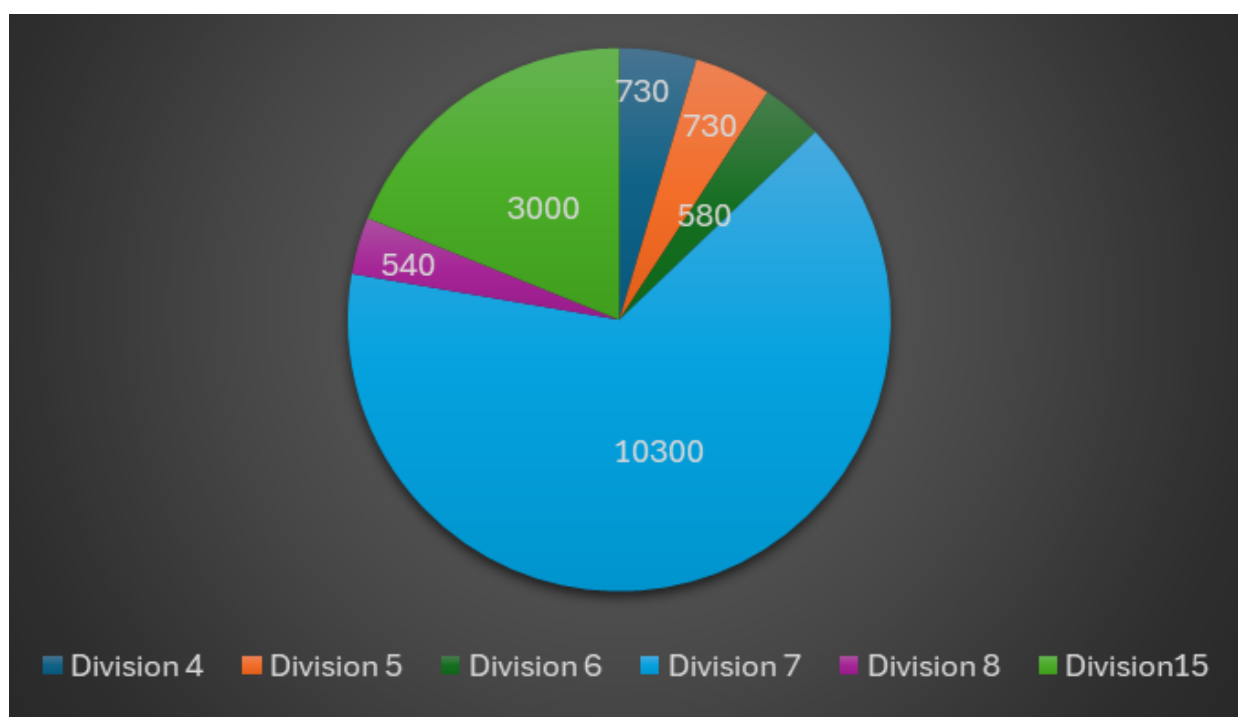

# MANITOBA IMMIGRATION FACT SHEET IT'S ALL ABOUT RURAL MANITOBA IMMIGRATION

Author: Shirlyn Kunaratnam

This Rural Manitoba Immigration Factsheet is a comprehensive resource offering insights into the immigrant landscape in Manitoba. The information provides data on the immigrant population, their countries of origin, and their significant contributions to the workforce in Manitoba, with a specific focus on the Westman Region and Brandon.

- Total Canadian population is 40,097,761 as of 2023 (Statistics Canada 2023)
- Population 65 years of age or older: 19%
- Canada's total population of immigrants in 2021 was 8,361,505, representing 23% of the Canadian population (Statistics Canada, 2021)

**Figure 1:** Manitoba's Immigrant Population at a Glance

**Figure 2:** Immigrant Population in Manitoba by Category

**Figure 3: Total Population in Westman**

- Division 7 includes Brandon and suburbs
- 78% of the immigrants in the Westman region are economic immigrants

**Figure 4: Total Immigrant Population in Westman**

**Figure 5: Brandon's population vs immigrants by Age**

- As of 2023 Brandon's population has increased to 54,265 (Statistics Canada, 2023)
- According to Statistics Canada, Brandon has 54% of the young workforce
- 16% of Brandon's population is over 65 years