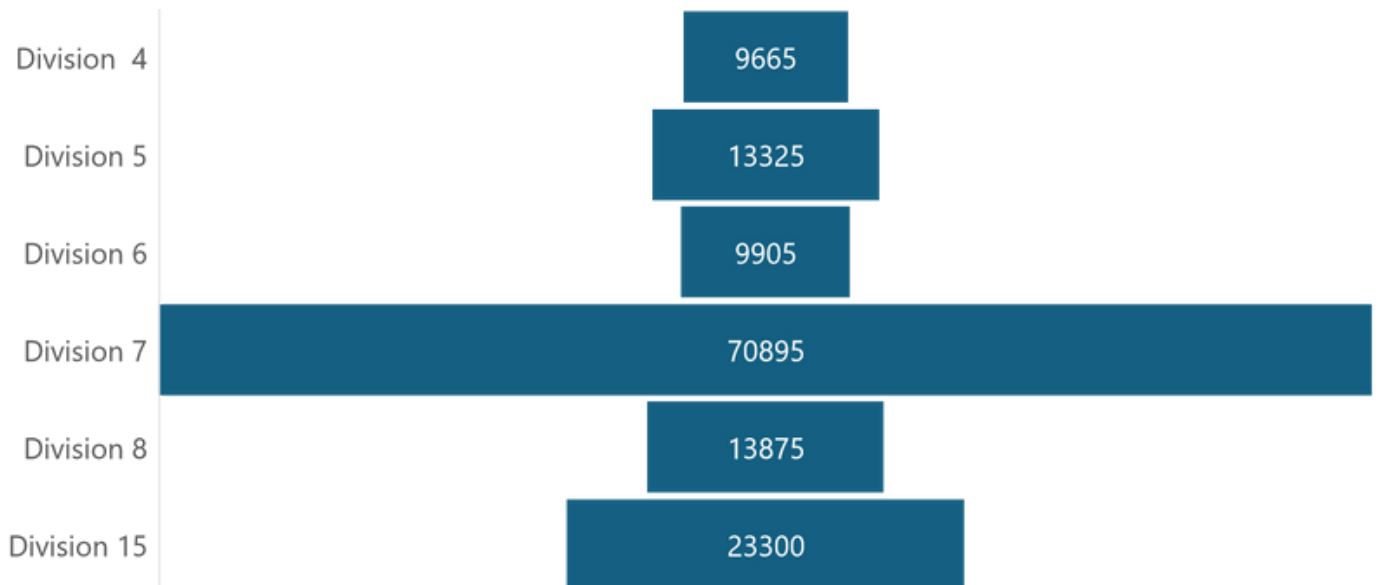

# MANITOBA IMMIGRATION FACT SHEET IT'S ALL ABOUT RURAL MANITOBA IMMIGRATION

Author: Shirlyn Kunaratnam

This Rural Manitoba Immigration Factsheet is a comprehensive resource offering insights into the immigrant landscape in Manitoba. The information provides data on the immigrant population, their countries of origin, and their significant contributions to the workforce in Manitoba, with a specific focus on the Westman Region and Brandon.

- Total Canadian population is 40,097,761 as of 2023 (Statistics Canada 2023)
- Population 65 years of age or older: 19%
- Canada's total population of immigrants in 2021 was 8,361,505, representing 23% of the Canadian population (Statistics Canada, 2021)

**Table 1:** Total Population of Canada

<b>Total population as of 2021</b>	<b>36,991,980</b>
Male	18,226,240
Female	18,765,740

**Table 2:** Manitoba's Population at a Glance

	Manitoba	Westman	Brandon
<b>Total</b>	1,342,150	140,965	51,315
<b>Male</b>	666,490	70,365	25,150
<b>Female</b>	675,660	70,615	26,120

**Figure 1:** Manitoba's Immigrant Population at a Glance

**Figure 2:** Immigrant Population in Manitoba by Category

**Figure 3: Total Population in Westman**

- Division 7 includes Brandon and suburbs
- 78% of the immigrants in the Westman region are economic immigrants