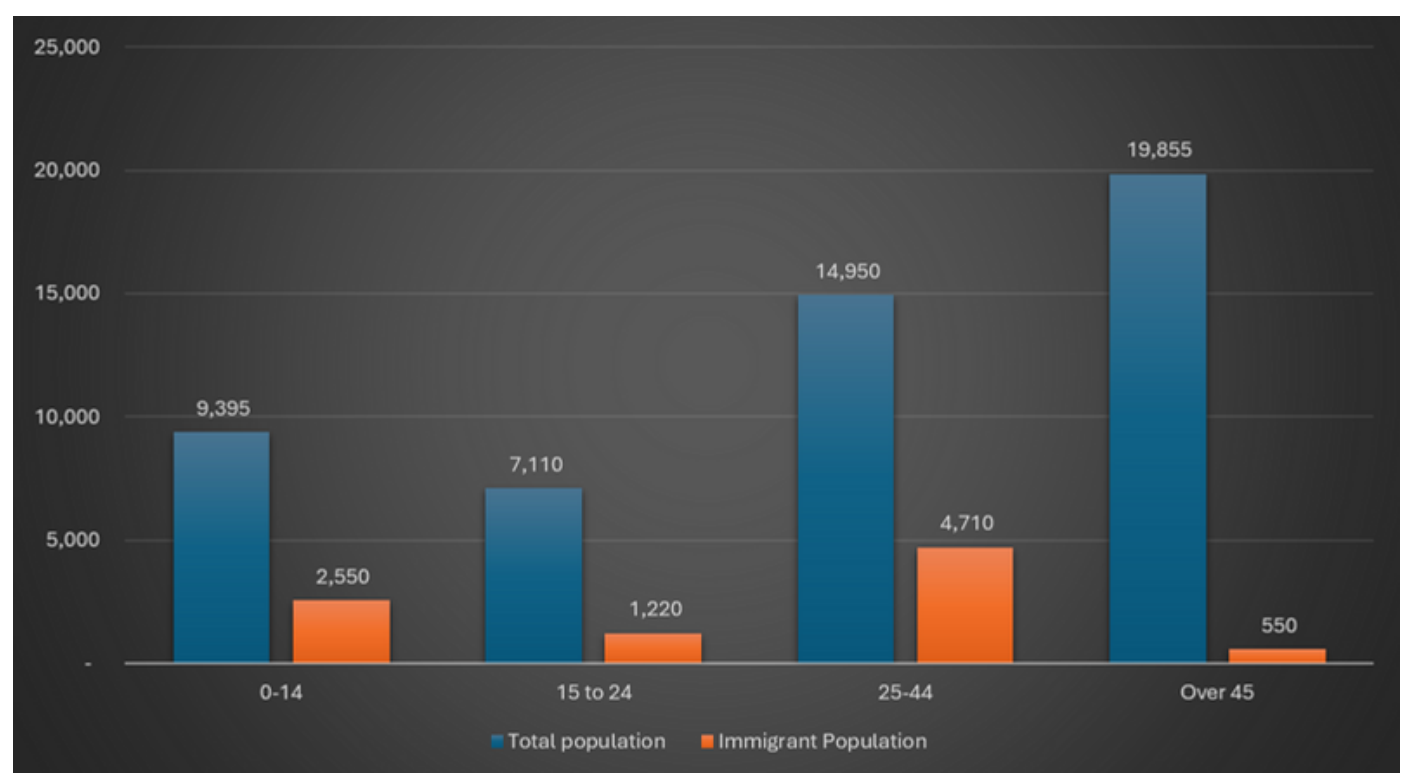

# MANITOBA IMMIGRATION FACT SHEET IT'S ALL ABOUT RURAL MANITOBA IMMIGRATION

Author: Shirlyn Kunaratnam

This Rural Manitoba Immigration Factsheet is a comprehensive resource offering insights into the immigrant landscape in Manitoba. The information provides data on the immigrant population, their countries of origin, and their significant contributions to the workforce in Manitoba, with a specific focus on the Westman Region and Brandon.

- Total Canadian population is 40,097,761 as of 2023 (Statistics Canada 2023)
- Population 65 years of age or older: 19%
- Canada's total population of immigrants in 2021 was 8,361,505, representing 23% of the Canadian population (Statistics Canada, 2021)

**Figure 1:** Manitoba's Immigrant Population at a Glance

**Figure 2:** Immigrant Population in Manitoba by Category

**Figure 3: Total Population in Westman**

- Division 7 includes Brandon and suburbs
- 78% of the immigrants in the Westman region are economic immigrants

**Figure 4: Total Immigrant Population in Westman**

**Figure 5: Brandon's population vs immigrants by Age**

- As of 2023 Brandon's population has increased to 54,265 (Statistics Canada, 2023)
- According to Statistics Canada, Brandon has 54% of the young workforce
- 16% of Brandon's population is over 65 years