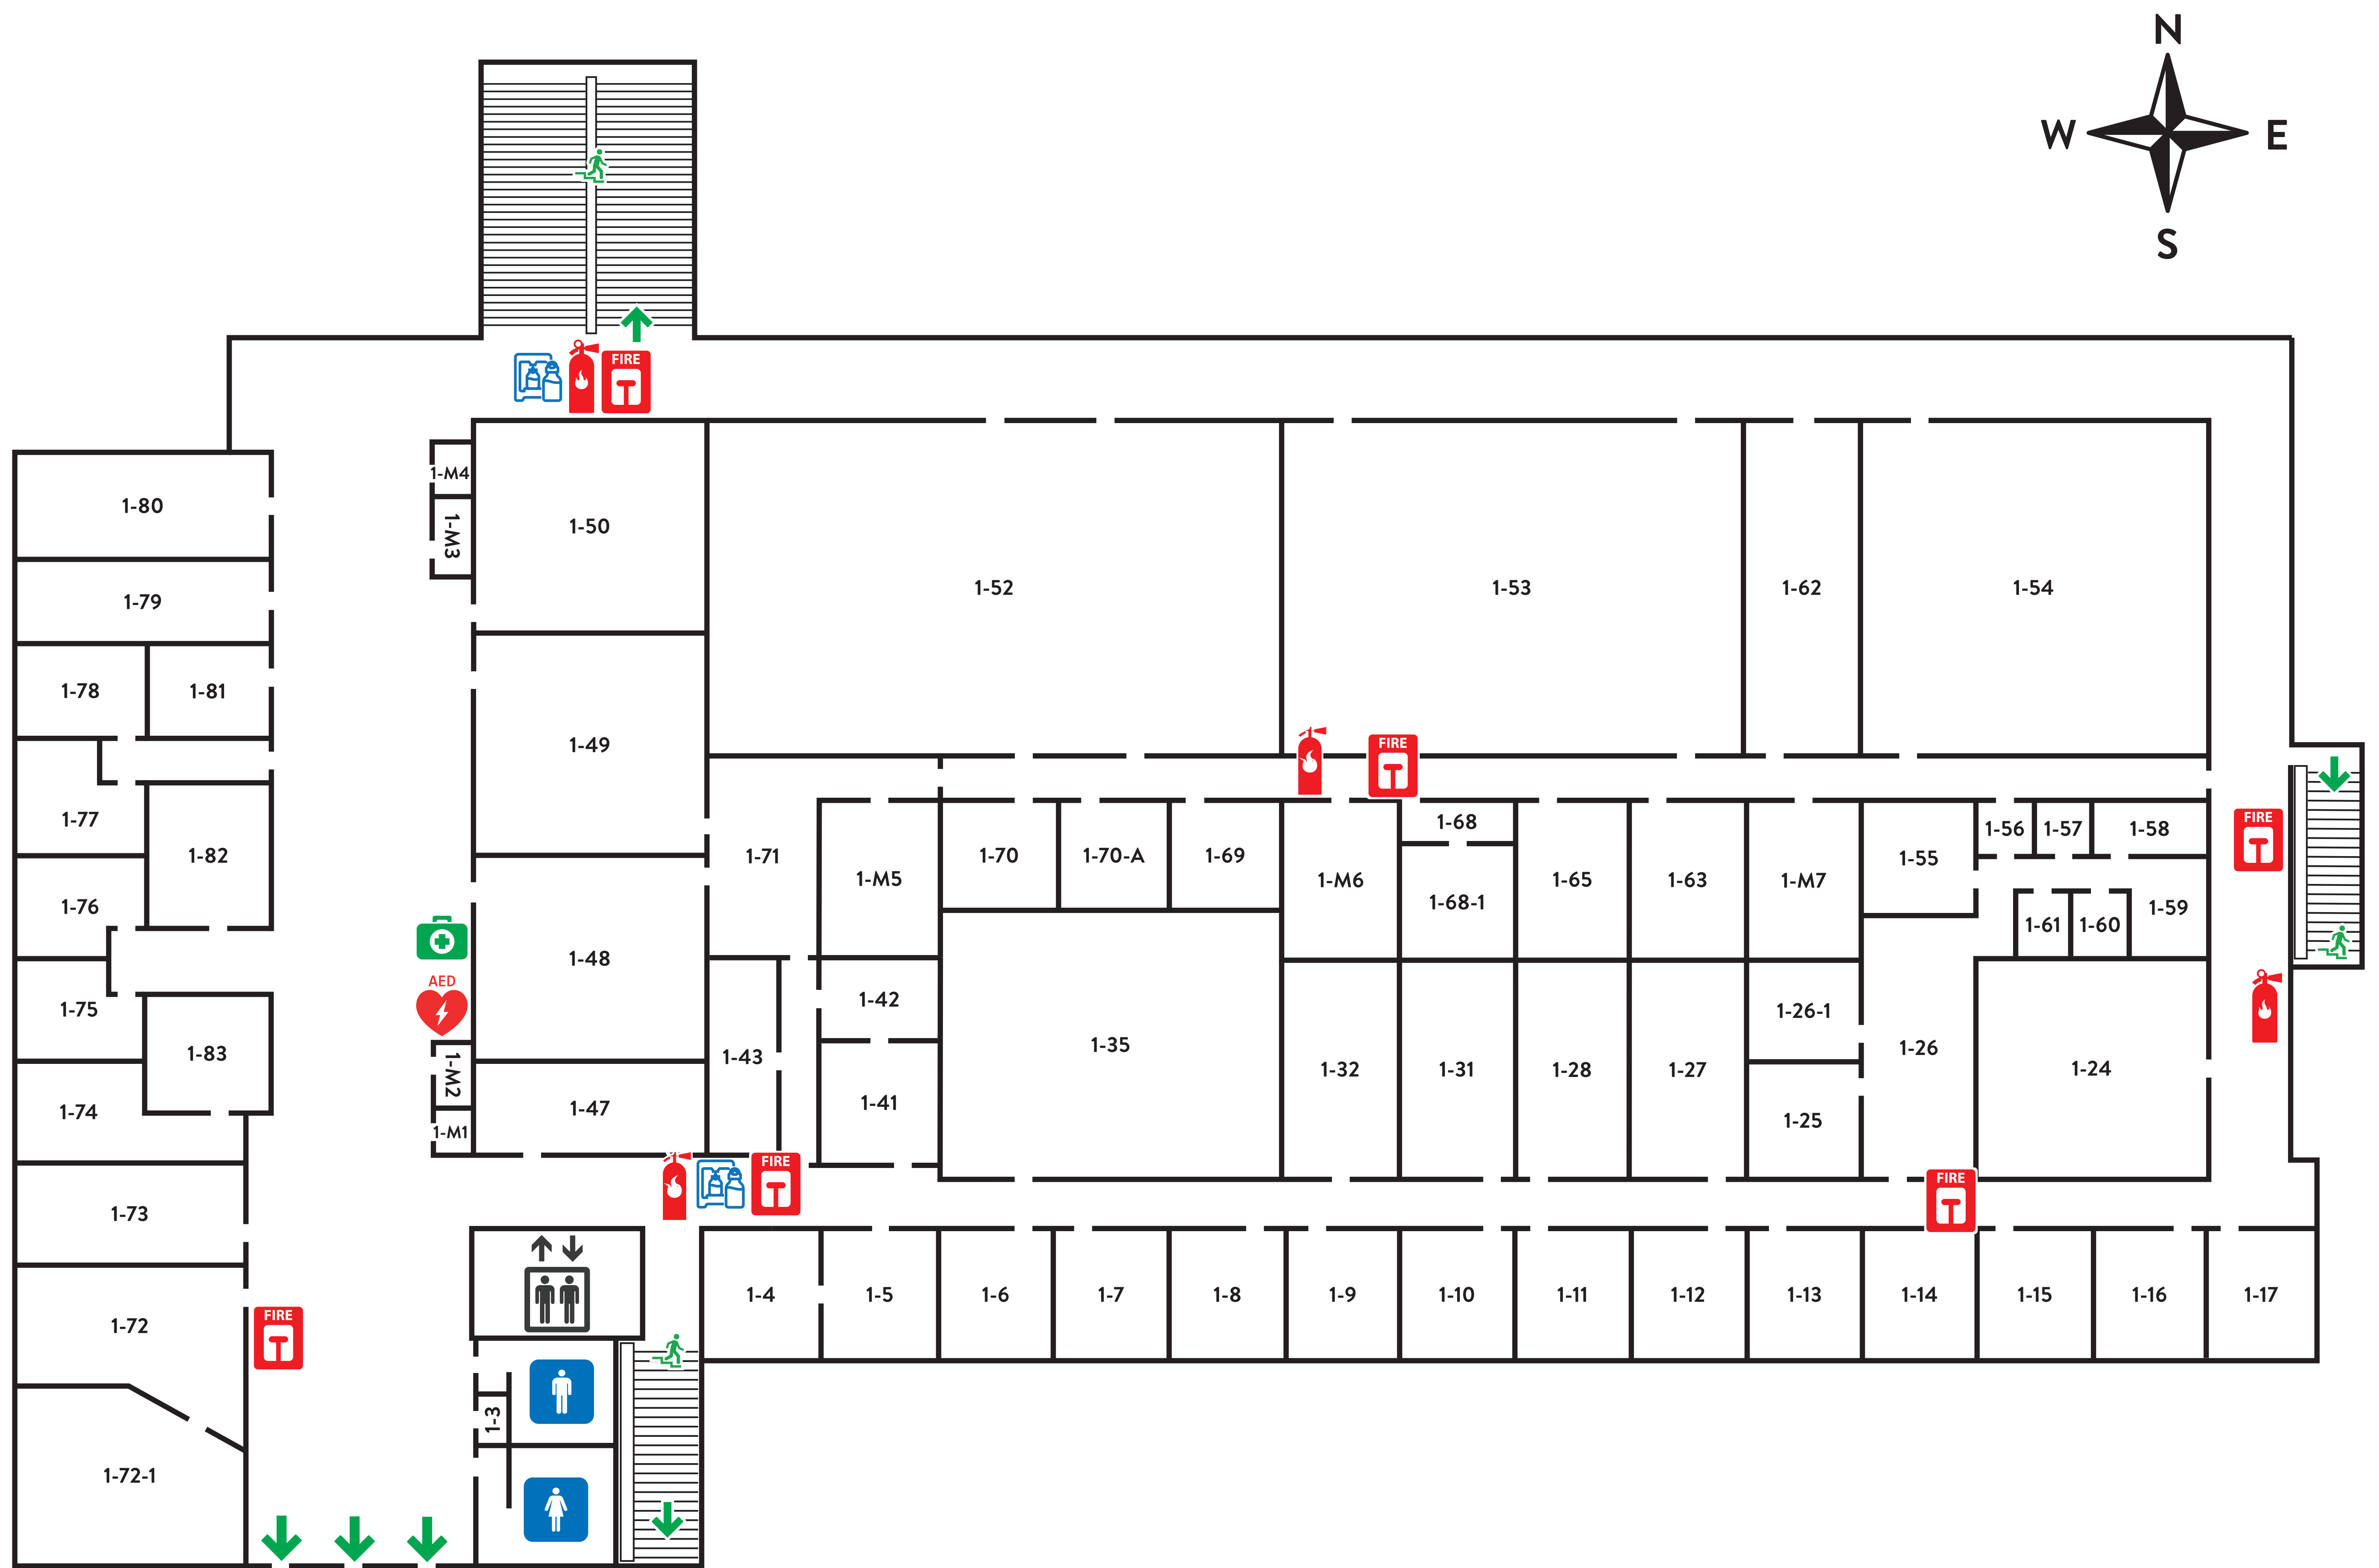

John R. Brodie Science Centre FIRST FLOOR

LEGEND

- | | | | | | | |
|---|--|--|--|---|--|--|
|  FIRE ALARM PULL STATION |  SHARPS CONTAINER |  EMERGENCY MUSTER POINT |  EMERGENCY SHOWER |  WATER FILLING STATION |  WOMEN'S WASHROOM |  AUTOMATED EXTERNAL DEFIBRILATOR (AED) |
|  FIRE EXTINGUISHER |  HAND SANITIZER |  FIRST AID KIT |  EMERGENCY EYE WASH |  GENDER-NEUTRAL WASHROOM |  MEN'S WASHROOM |  PERSONAL PROTECTIVE EQUIPMENT SUPPLIES |