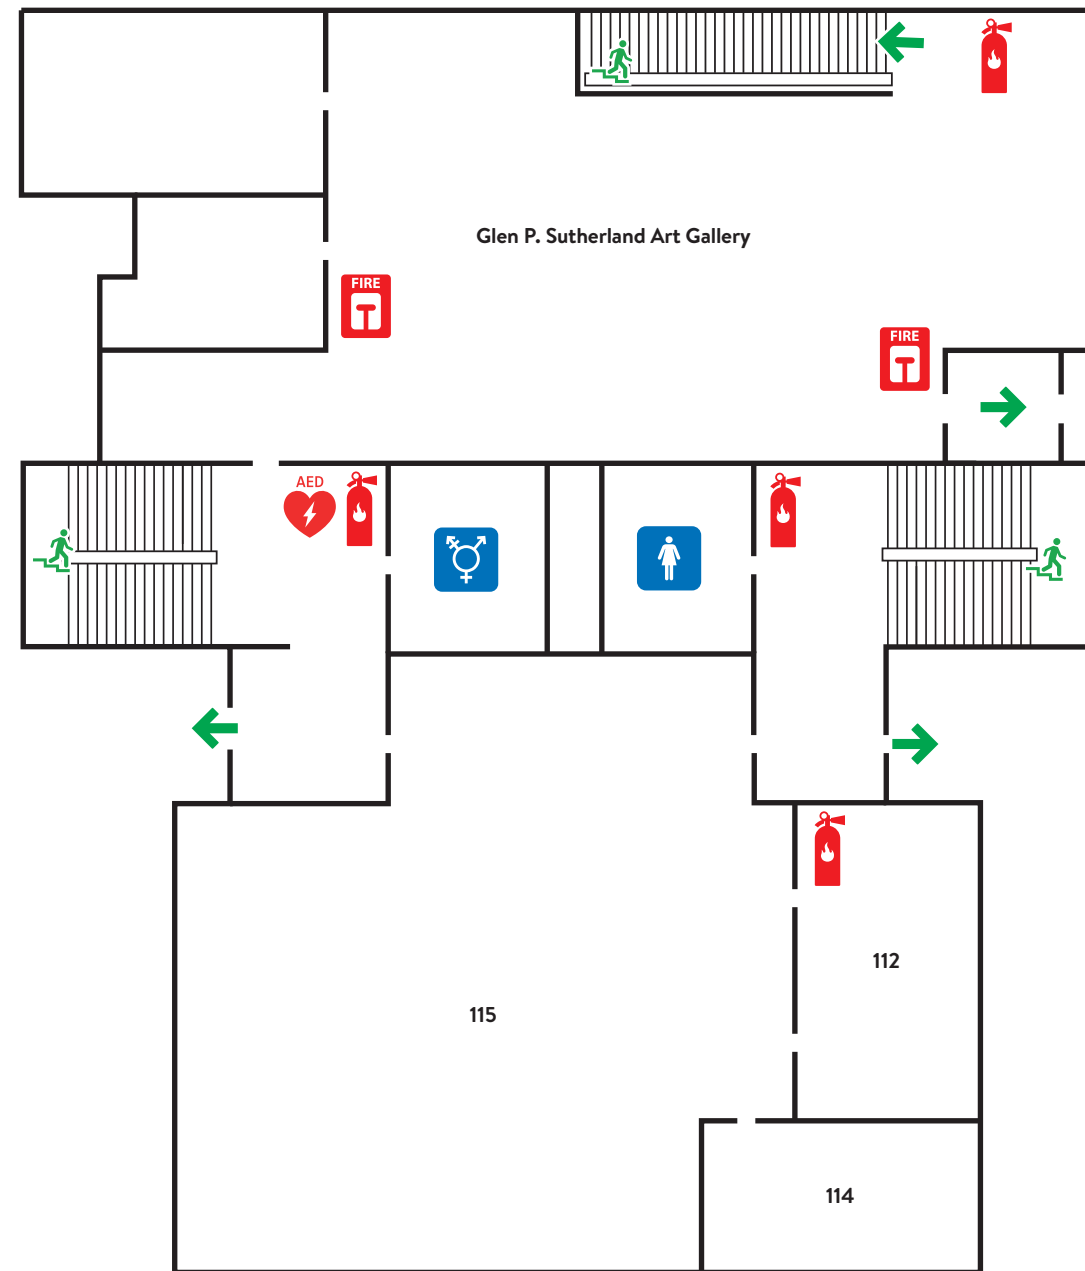

Jeff Umphrey Centre

FIRST FLOOR

LEGEND

-  FIRE ALARM PULL STATION
-  FIRE EXTINGUISHER
-  EMERGENCY MUSTER POINT
-  FIRST AID KIT
-  EMERGENCY EYE WASH
-  EMERGENCY SHOWER
-  PERSONAL PROTECTIVE EQUIPMENT SUPPLIES
-  HAND SANITIZER
-  WATER FOUNTAIN
-  SHARPS CONTAINER
-  AUTOMATED EXTERNAL DEFIBRILATOR (AED)
-  GENDER-NEUTRAL WASHROOM
-  WOMEN'S WASHROOM
-  MEN'S WASHROOM