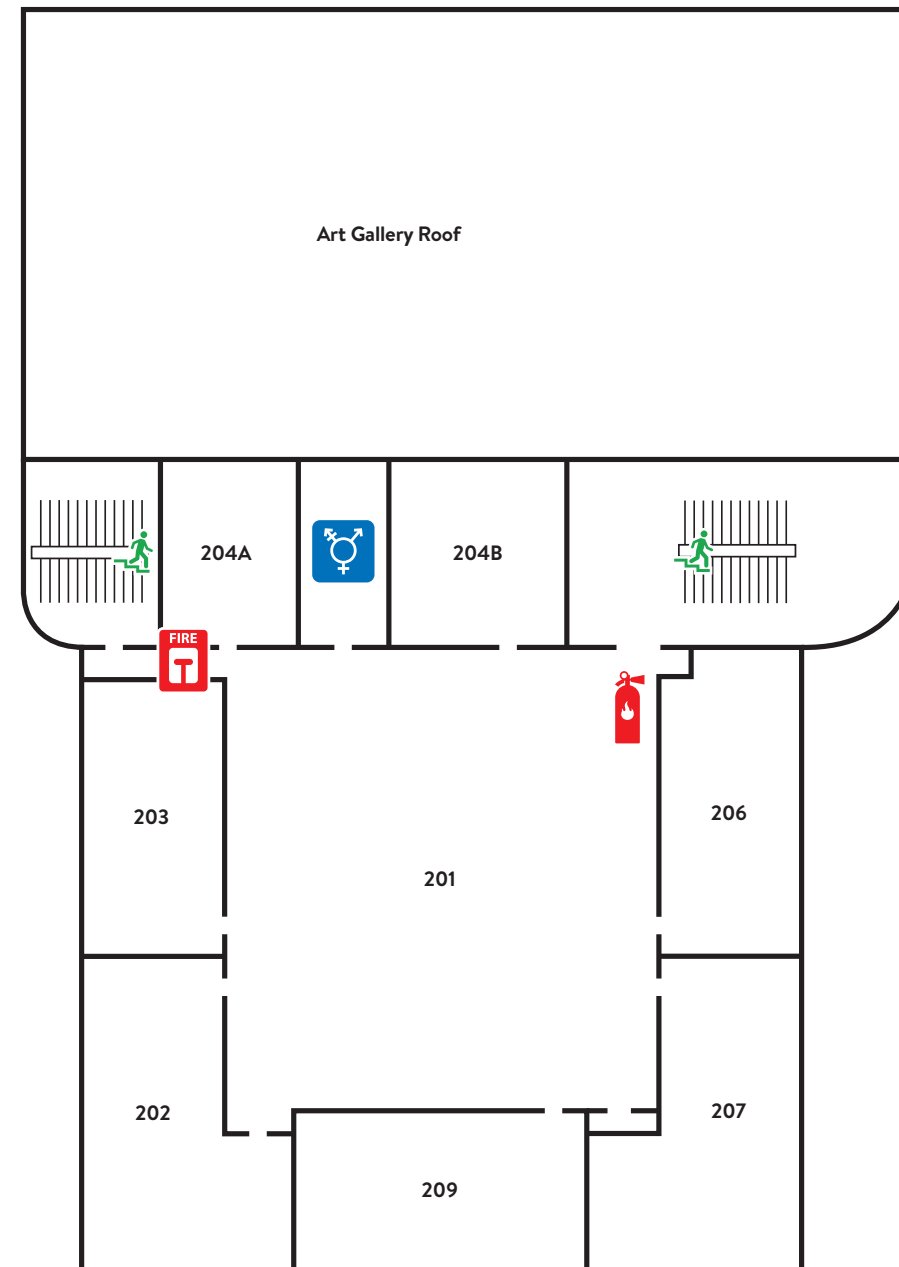

Jeff Umphrey Centre

SECOND FLOOR

LEGEND

-  FIRE ALARM PULL STATION
-  FIRE EXTINGUISHER
-  EMERGENCY MUSTER POINT
-  FIRST AID KIT
-  EMERGENCY EYE WASH
-  EMERGENCY SHOWER
-  PERSONAL PROTECTIVE EQUIPMENT SUPPLIES
-  HAND SANITIZER
-  WATER FOUNTAIN
-  SHARPS CONTAINER
-  AUTOMATED EXTERNAL DEFIBRILATOR (AED)
-  GENDER-NEUTRAL WASHROOM
-  WOMEN'S WASHROOM
-  MEN'S WASHROOM