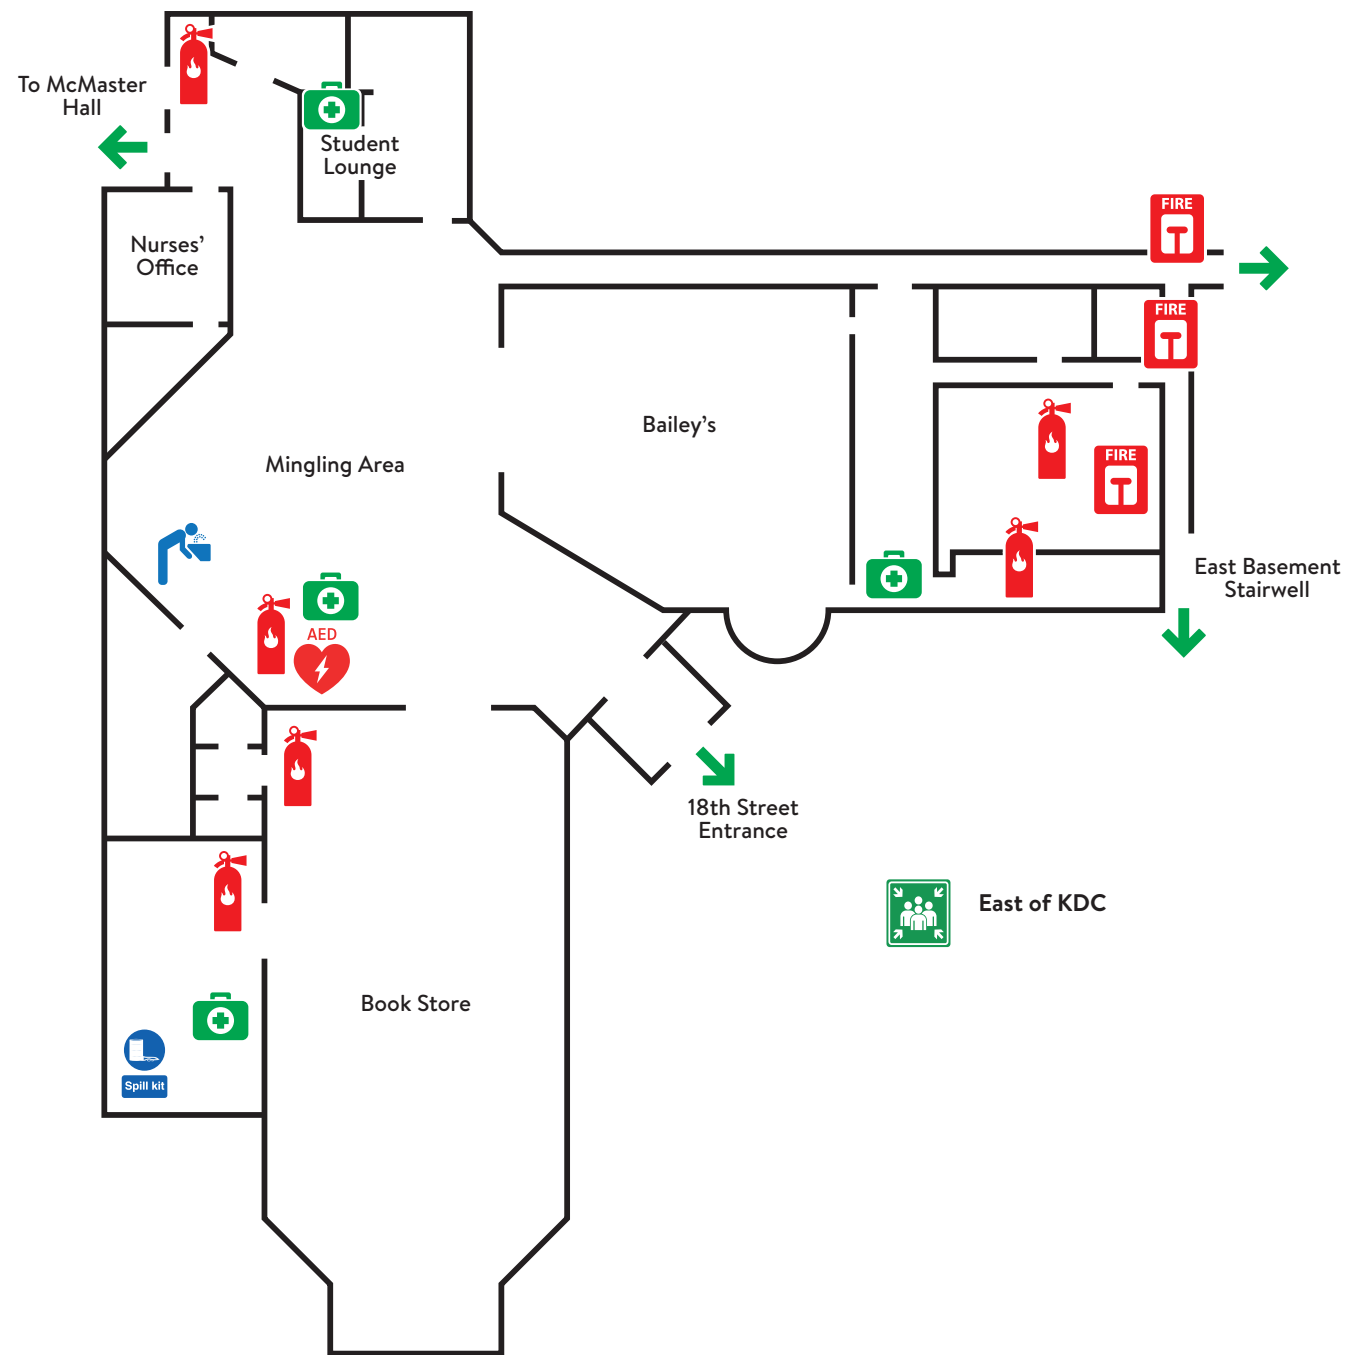

Knowles Douglas Centre / BUSU

BASEMENT

LEGEND

-  FIRE ALARM PULL STATION
-  FIRE EXTINGUISHER
-  EMERGENCY MUSTER POINT
-  FIRST AID KIT
-  EMERGENCY EYE WASH
-  EMERGENCY SHOWER
-  PERSONAL PROTECTIVE EQUIPMENT SUPPLIES
-  HAND SANITIZER
-  WATER FILLING STATION
-  SHARPS CONTAINER
-  AUTOMATED EXTERNAL DEFIBRILATOR (AED)
-  GENDER-NEUTRAL WASHROOM
-  WOMEN'S WASHROOM
-  MEN'S WASHROOM