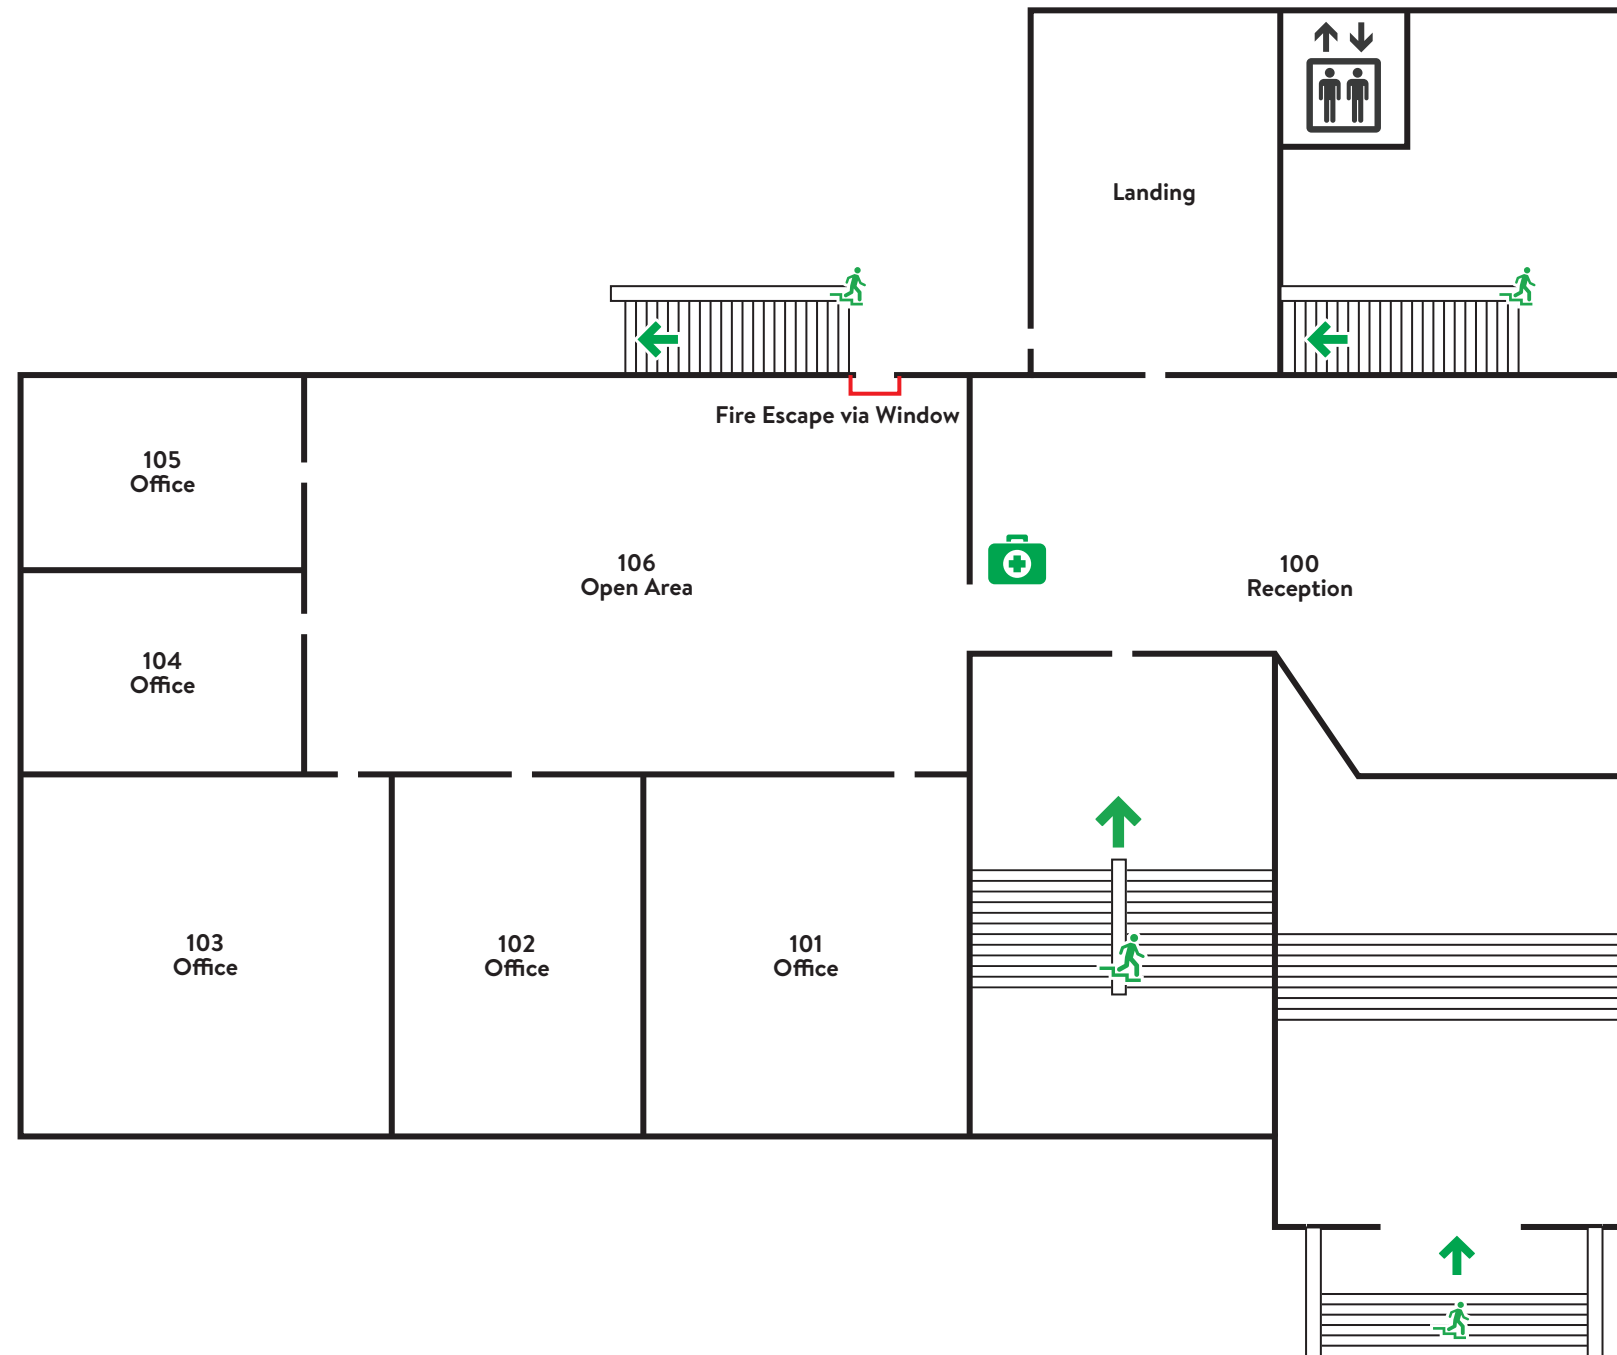

Knowles Douglas Centre / BUSU

FIRST FLOOR

East of KDC

LEGEND

-  FIRE ALARM PULL STATION
-  FIRE EXTINGUISHER
-  EMERGENCY MUSTER POINT
-  FIRST AID KIT
-  EMERGENCY EYE WASH
-  EMERGENCY SHOWER
-  PERSONAL PROTECTIVE EQUIPMENT SUPPLIES
-  HAND SANITIZER
-  WATER FILLING STATION
-  SHARPS CONTAINER
-  AUTOMATED EXTERNAL DEFIBRILATOR (AED)
-  GENDER-NEUTRAL WASHROOM
-  WOMEN'S WASHROOM
-  MEN'S WASHROOM