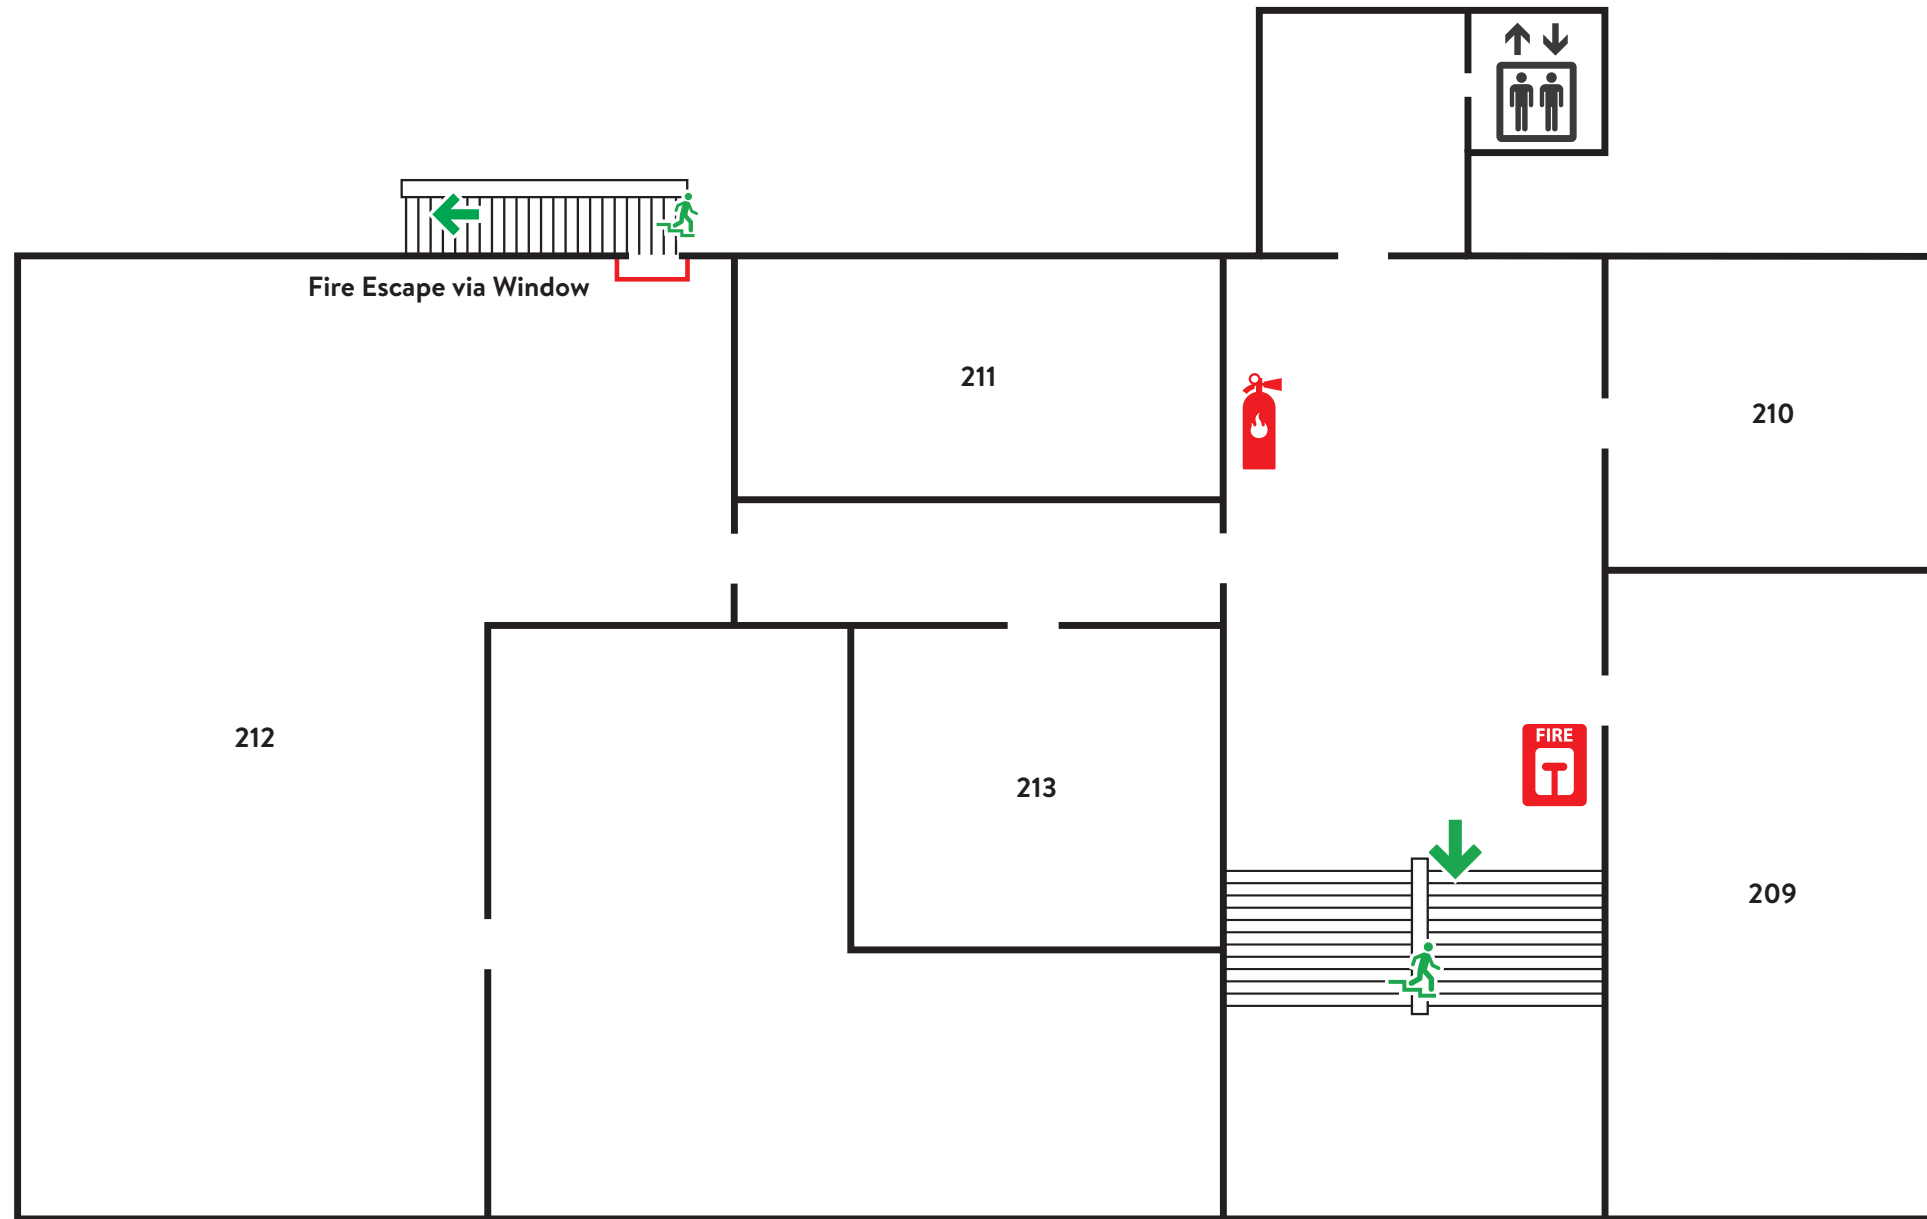

Knowles Douglas Centre / BUSU

SECOND FLOOR

East of KDC

LEGEND

-  FIRE ALARM PULL STATION
-  FIRE EXTINGUISHER
-  EMERGENCY MUSTER POINT
-  FIRST AID KIT
-  EMERGENCY EYE WASH
-  EMERGENCY SHOWER
-  PERSONAL PROTECTIVE EQUIPMENT SUPPLIES
-  HAND SANITIZER
-  WATER FILLING STATION
-  SHARPS CONTAINER
-  AUTOMATED EXTERNAL DEFIBRILATOR (AED)
-  GENDER-NEUTRAL WASHROOM
-  WOMEN'S WASHROOM
-  MEN'S WASHROOM