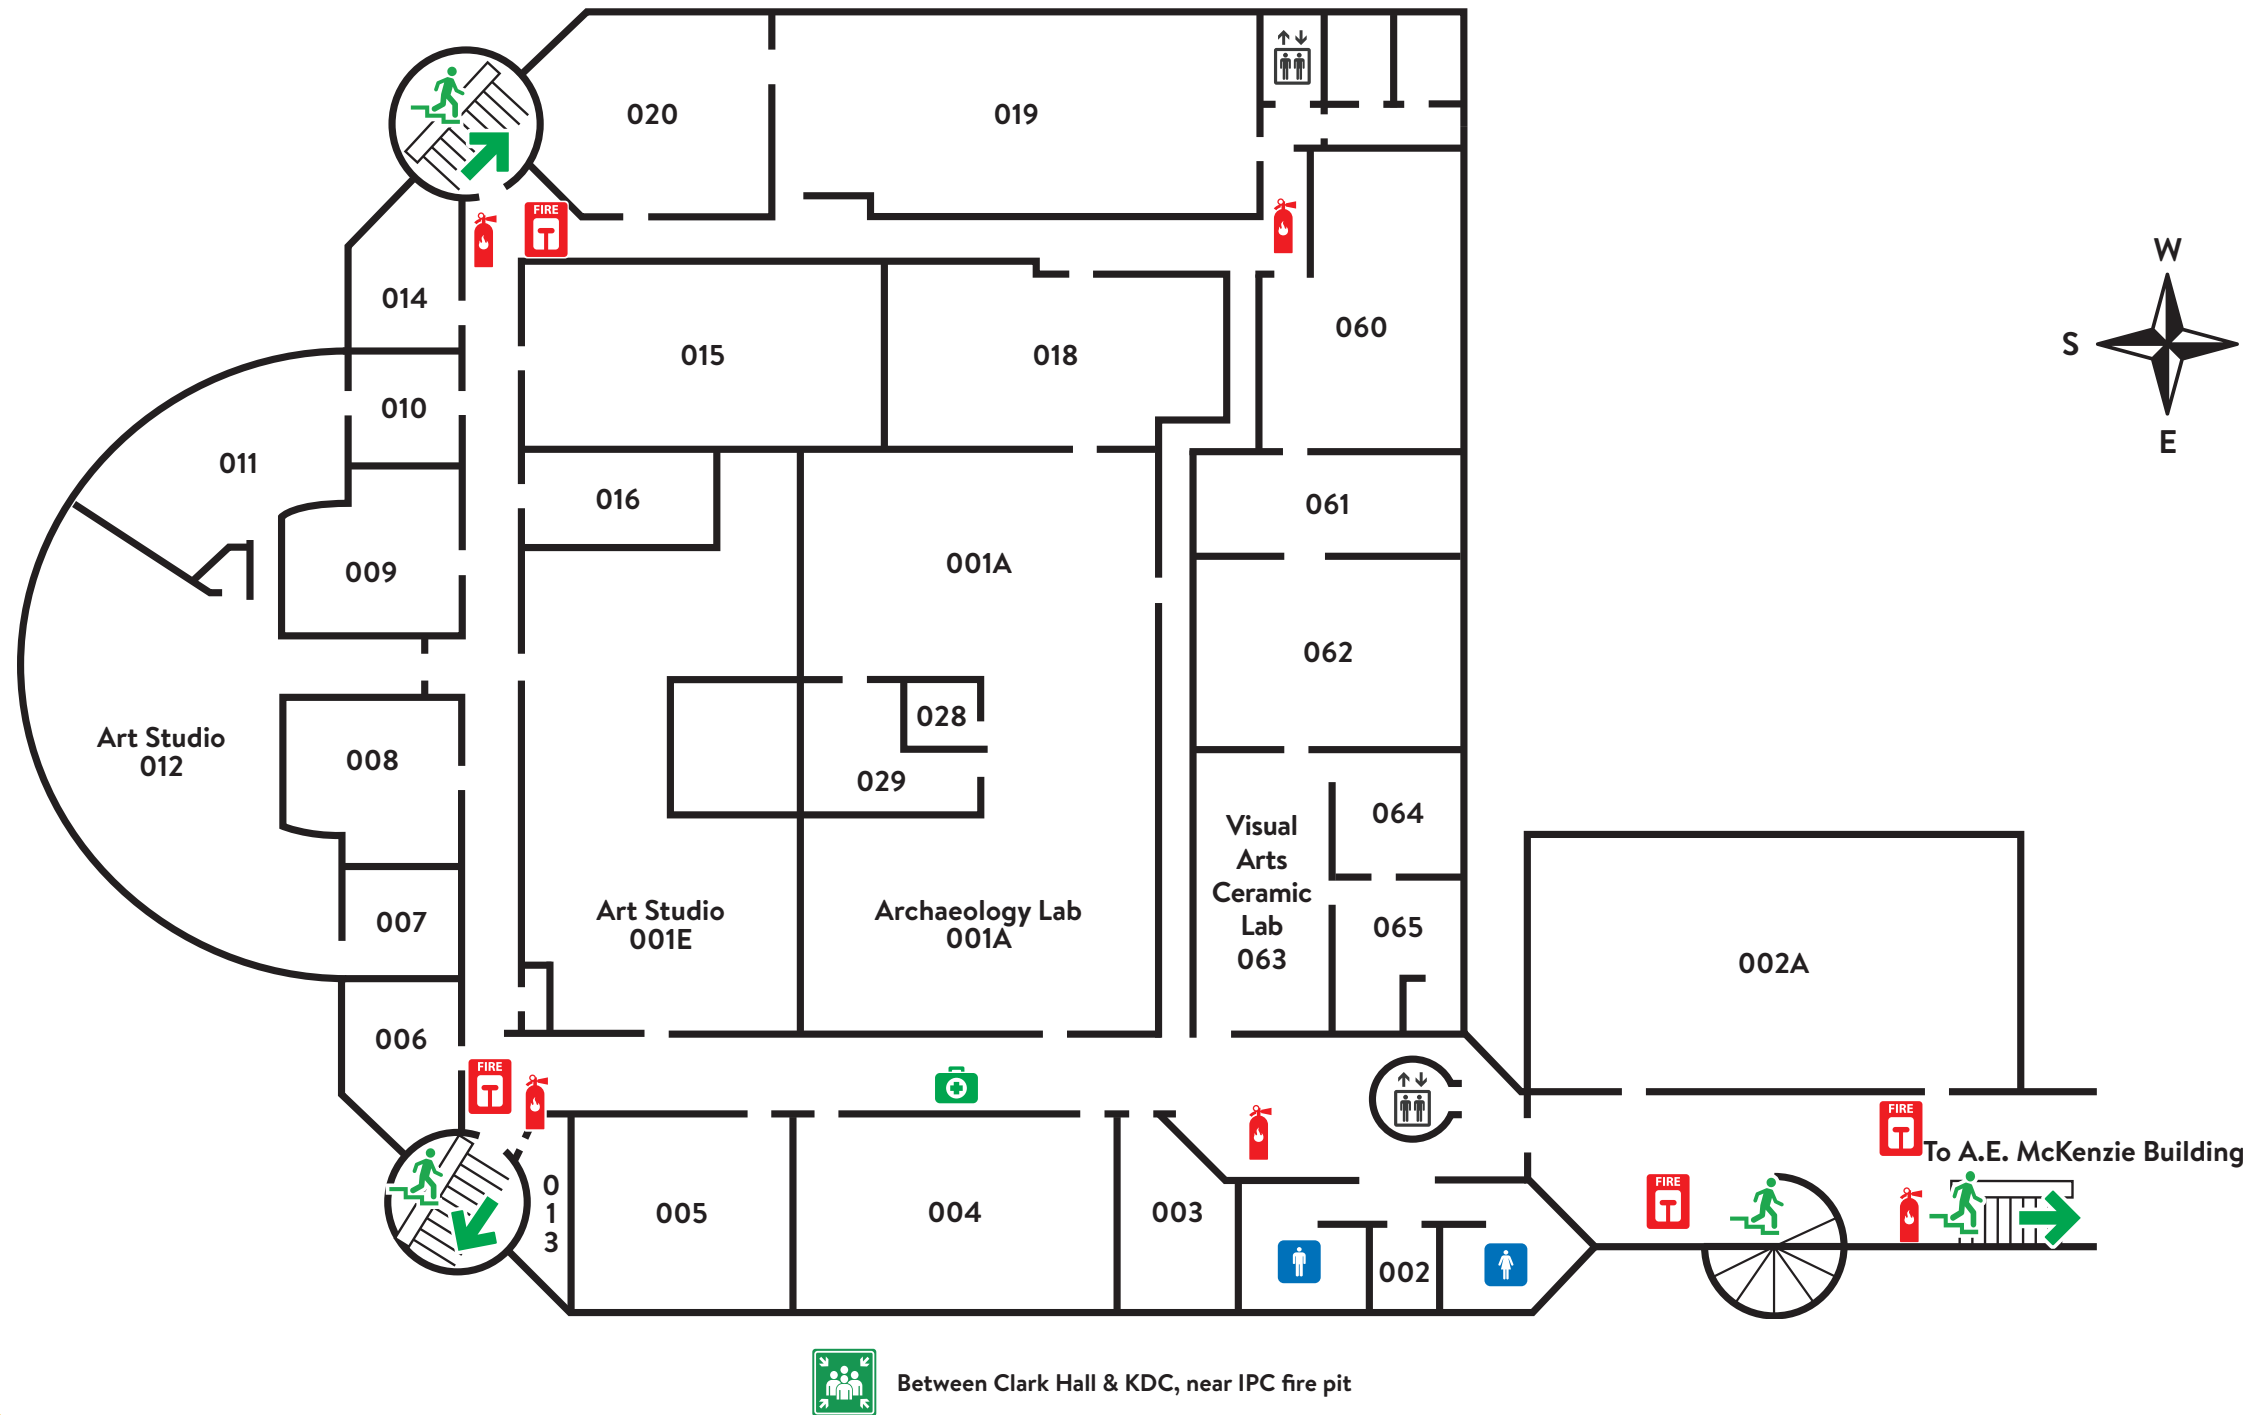

## BASEMENT

### LEGEND

-  FIRE ALARM PULL STATION
-  FIRE EXTINGUISHER
-  EMERGENCY MUSTER POINT
-  FIRST AID KIT
-  EMERGENCY EYE WASH
-  EMERGENCY SHOWER
-  PERSONAL PROTECTIVE EQUIPMENT SUPPLIES
-  HAND SANITIZER
-  WATER FILLING STATION
-  SHARPS CONTAINER
-  AUTOMATED EXTERNAL DEFIBRILATOR (AED)
-  GENDER-NEUTRAL WASHROOM
-  WOMEN'S WASHROOM
-  MEN'S WASHROOM