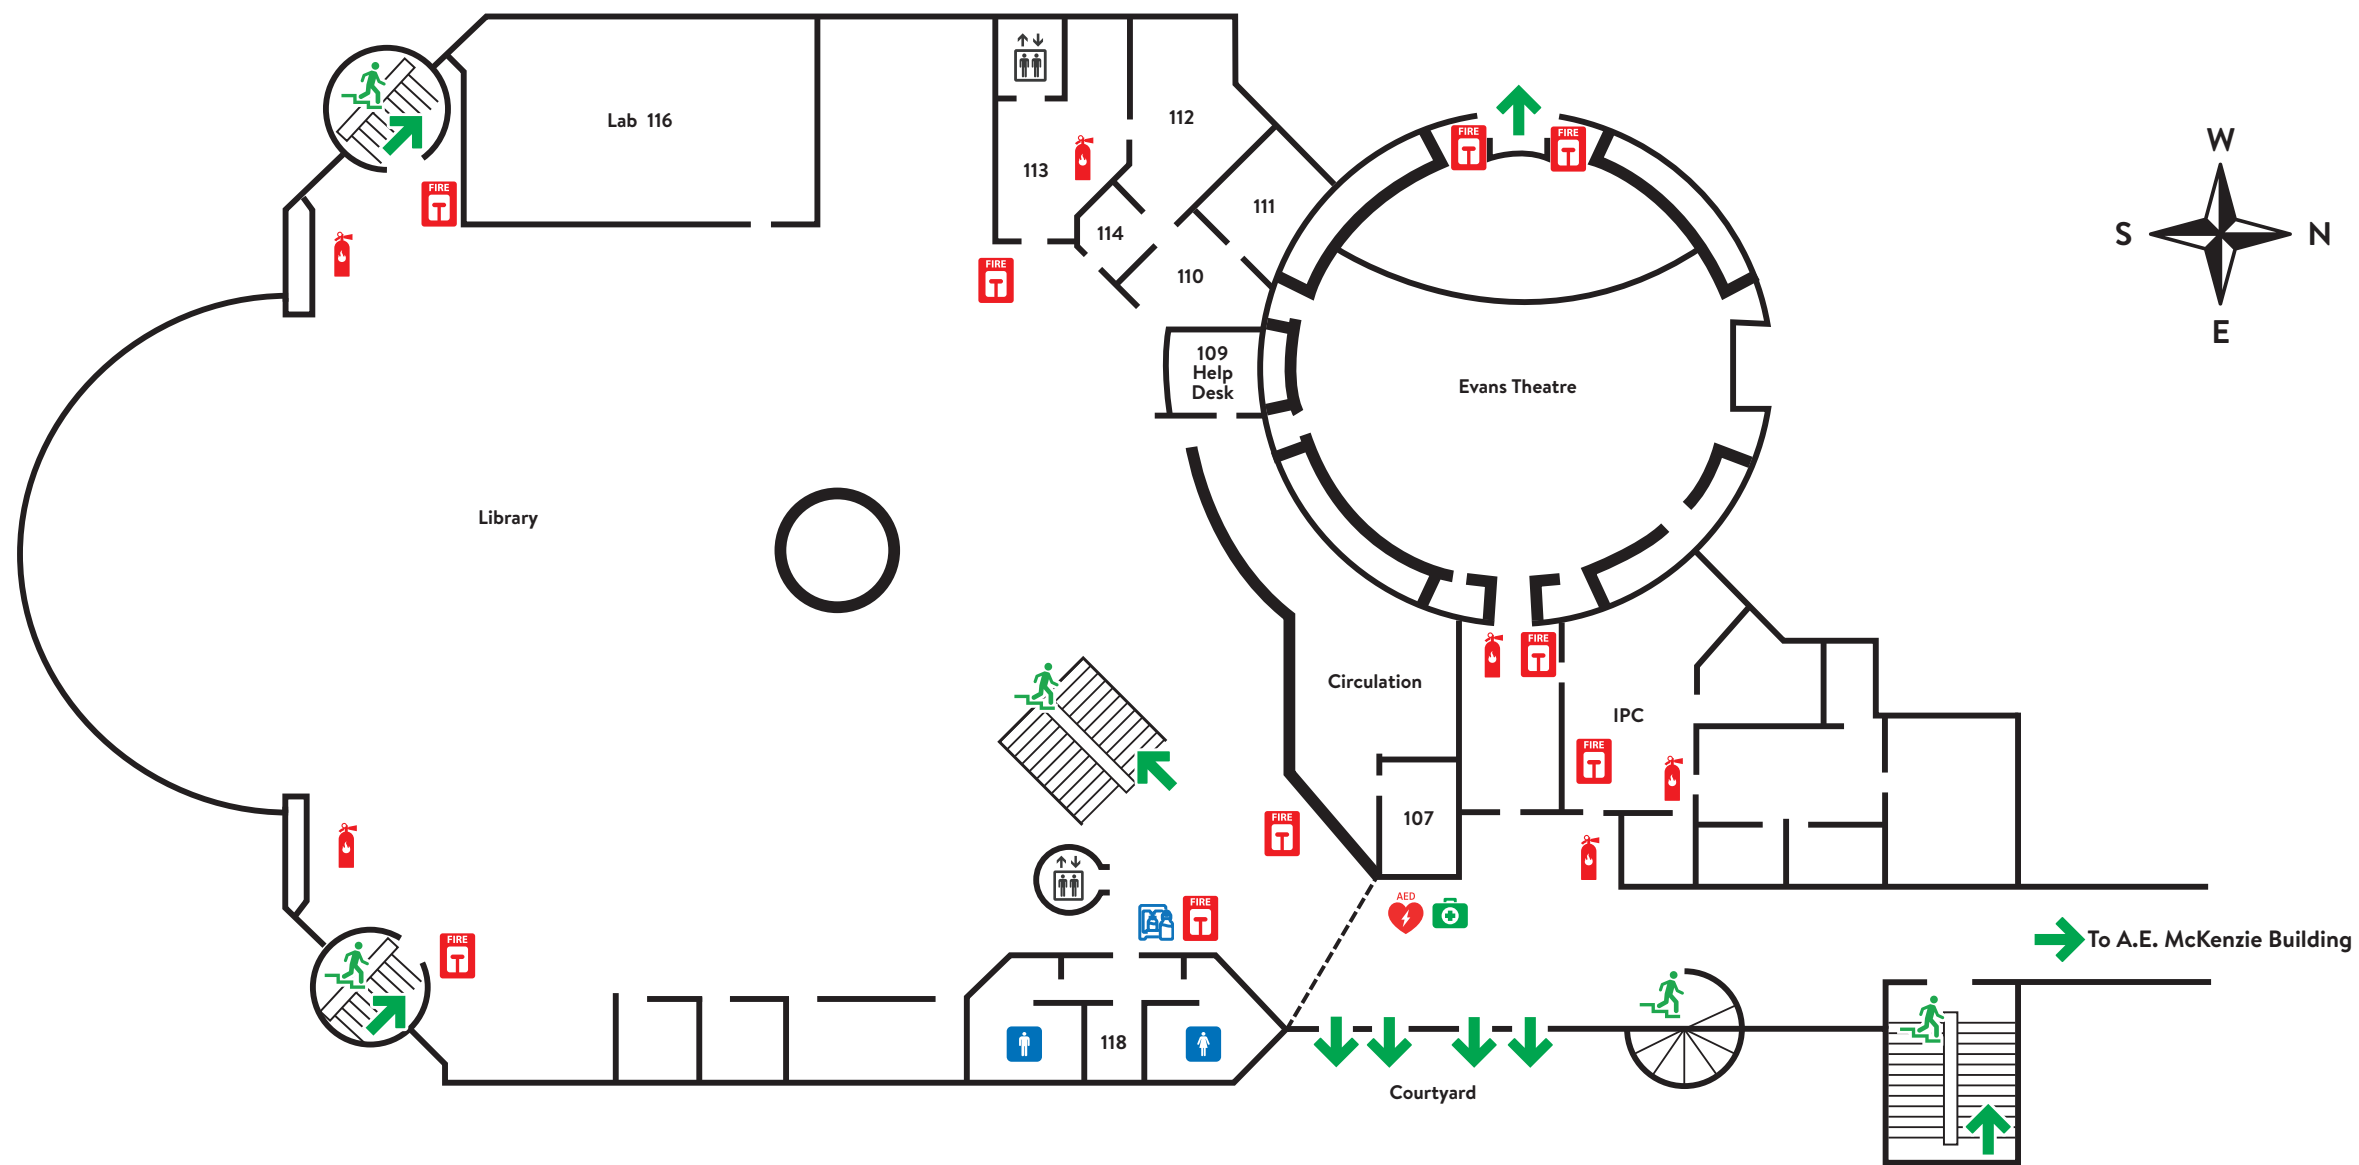

John E. Robbins Library

FIRST FLOOR

LEGEND

-  FIRE ALARM PULL STATION
-  FIRE EXTINGUISHER
-  EMERGENCY MUSTER POINT
-  FIRST AID KIT
-  EMERGENCY EYE WASH
-  EMERGENCY SHOWER
-  PERSONAL PROTECTIVE EQUIPMENT SUPPLIES
-  HAND SANITIZER
-  WATER FILLING STATION
-  SHARPS CONTAINER
-  AUTOMATED EXTERNAL DEFIBRILATOR (AED)
-  GENDER-NEUTRAL WASHROOM
-  WOMEN'S WASHROOM
-  MEN'S WASHROOM

 Between Clark Hall & KDC, near IPC fire pit