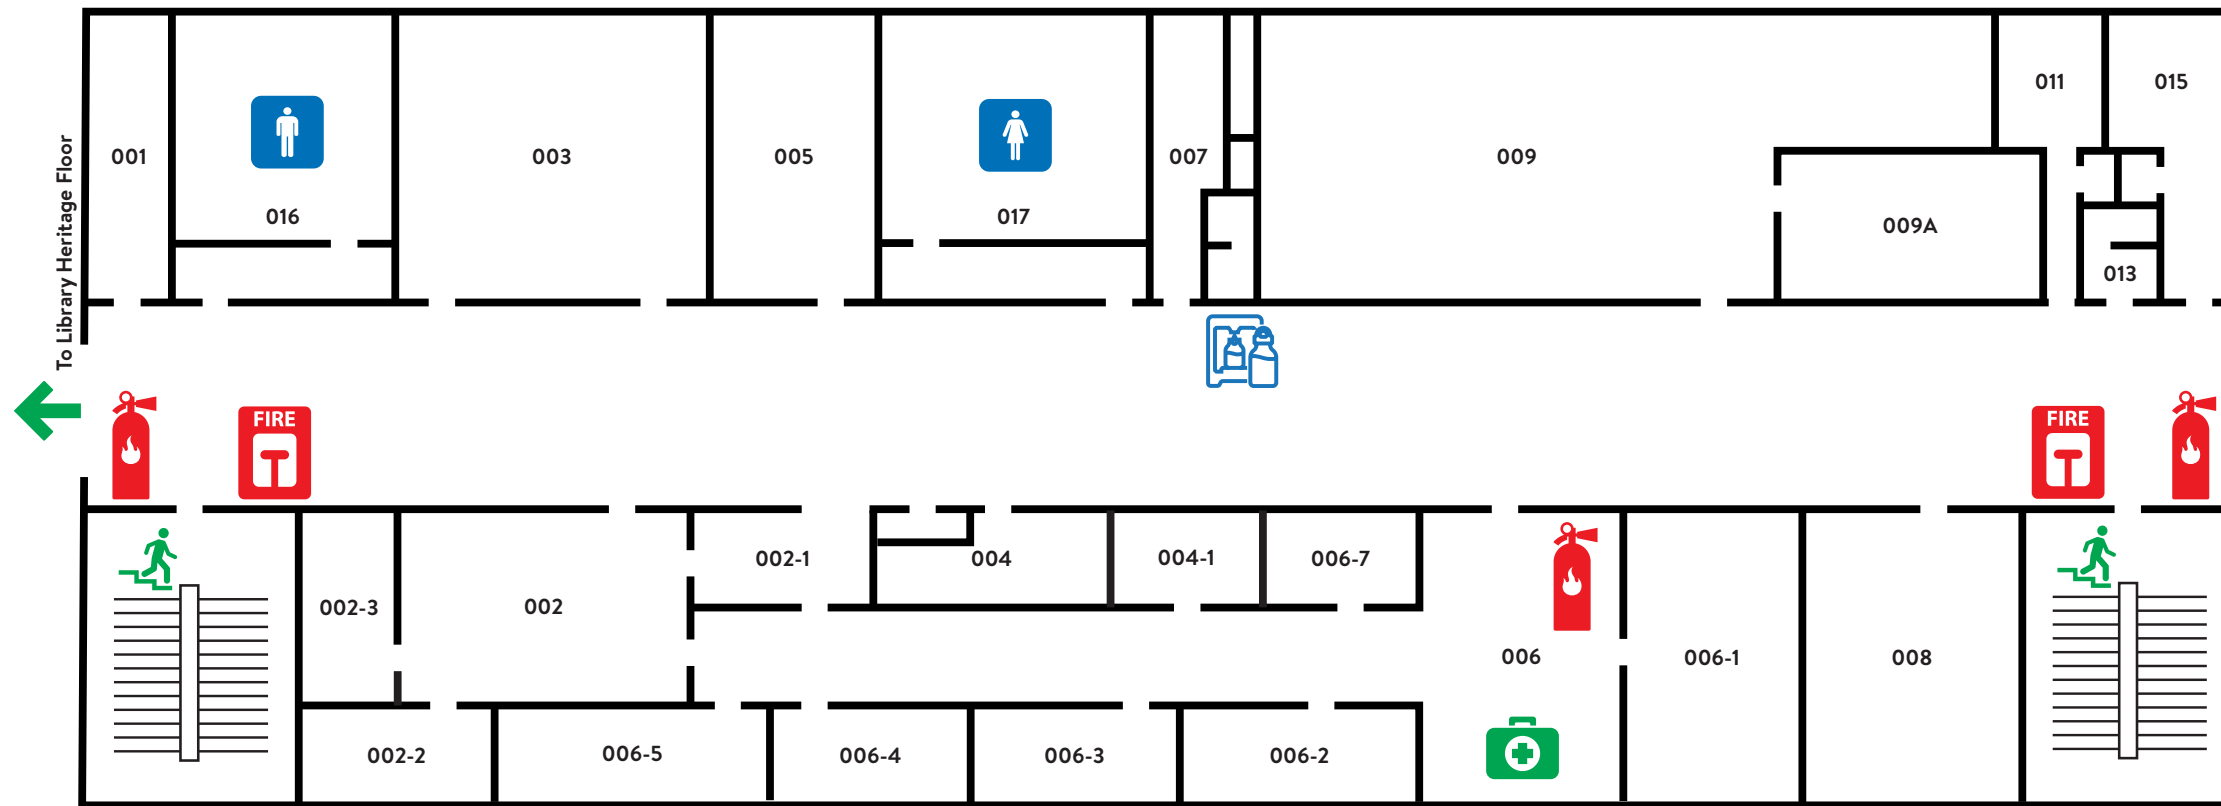

A.E. McKenzie Building

BASEMENT

 AED First floor by Library entrance

LEGEND

-  FIRE ALARM PULL STATION
-  FIRE EXTINGUISHER
-  EMERGENCY MUSTER POINT
-  FIRST AID KIT
-  EMERGENCY EYE WASH
-  EMERGENCY SHOWER
-  PERSONAL PROTECTIVE EQUIPMENT SUPPLIES
-  HAND SANITIZER
-  WATER FILLING STATION
-  SHARPS CONTAINER
-  AUTOMATED EXTERNAL DEFIBRILATOR (AED)
-  GENDER-NEUTRAL WASHROOM
-  WOMEN'S WASHROOM
-  MEN'S WASHROOM